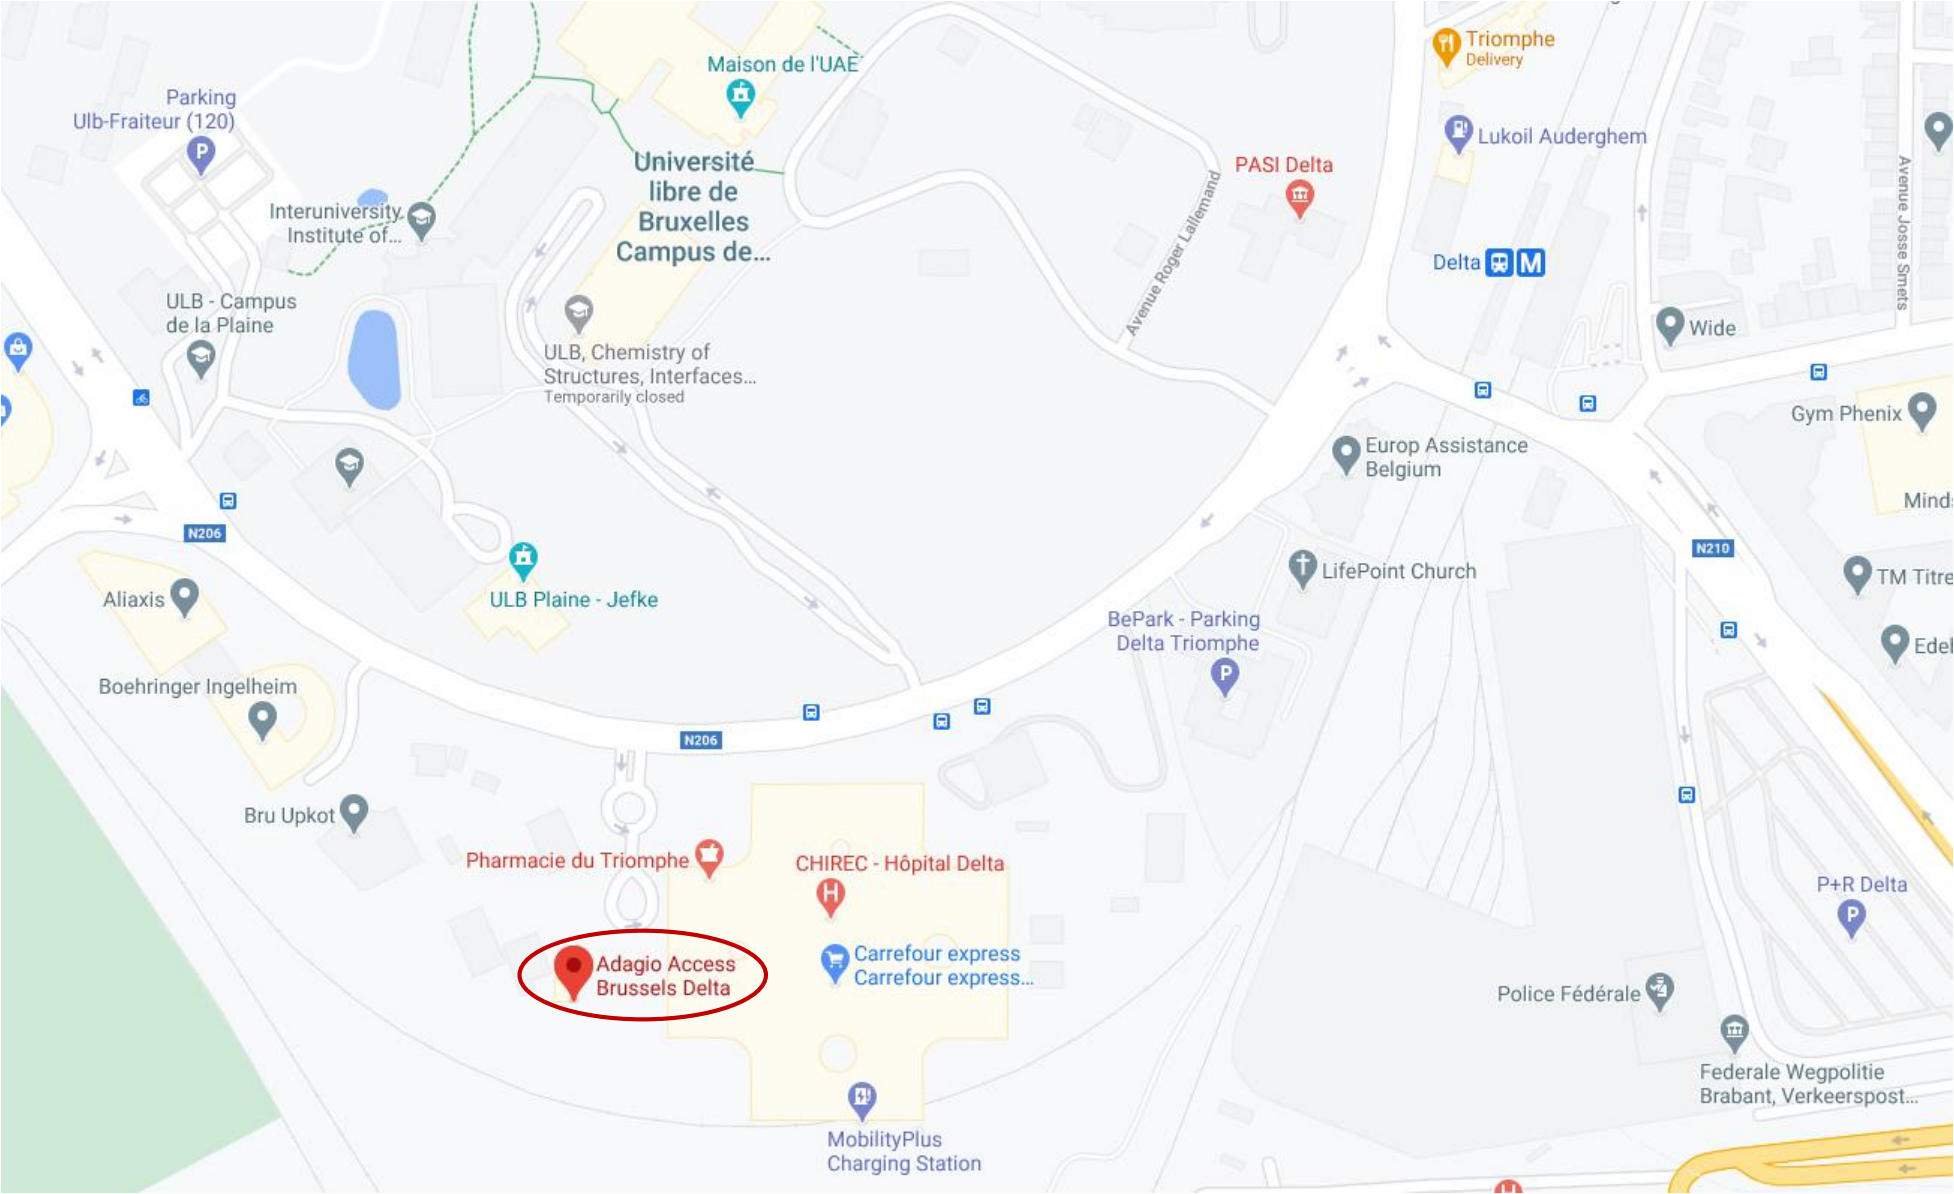

Adagio Access
Brussels Delta

Adagio Access Brussels Delta

Boulevard du Triomphe 207 – 1160 Brussels

Contemporary Aparthotel close to the Chirec Delta Hospital

120 studios in front of the Chirec Delta Hospital
(Boulevard du Triomphe 207 - 1160 Brussels)

- **Open since September 17, 2020**

➤ **Location:**

- ❖ Right in front of the nearest public car park
- ❖ At 600 meters from the metro station "Delta"
- ❖ At 15 min. walking distance from "Etterbeek Station"
- ❖ 20 min. by subway from "Central Station"
- ❖ 20 min. by car from the airport of Zaventem and 45 minutes from the airport " Charleroi-Sud"
- ❖ Bank, supermarket and other stores within a circle of max. 100 meters
- ❖ 800 meters from "Cimetière d'Ixelles" (cafes, bars, restaurants)